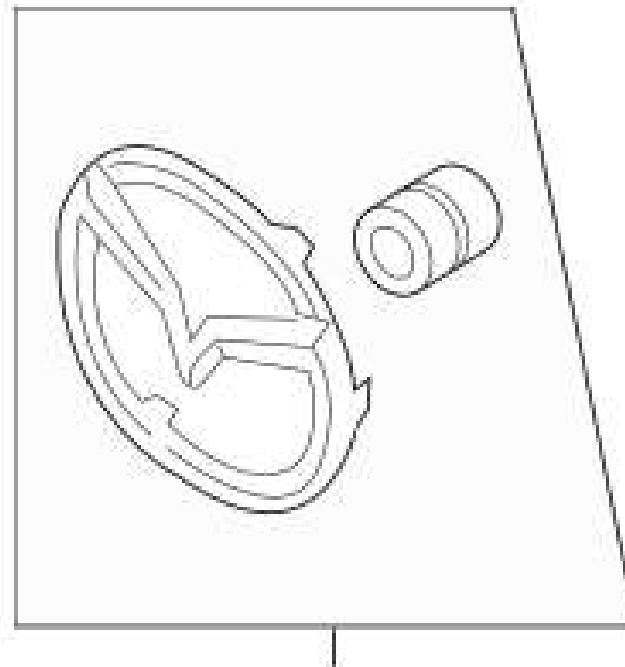

↔ Replaces B45A-52-211B

Fender Liner - Mazda (B45A-56-140H)

Fender Liner - Mazda (B45A-56-130H)

Fender - Mazda (BJS7-52-111)

↔ Replaces B45A-52-111B

Ornament - Mazda (D10J-51-730)

Molding - Mazda (B63B-50-7K1A)