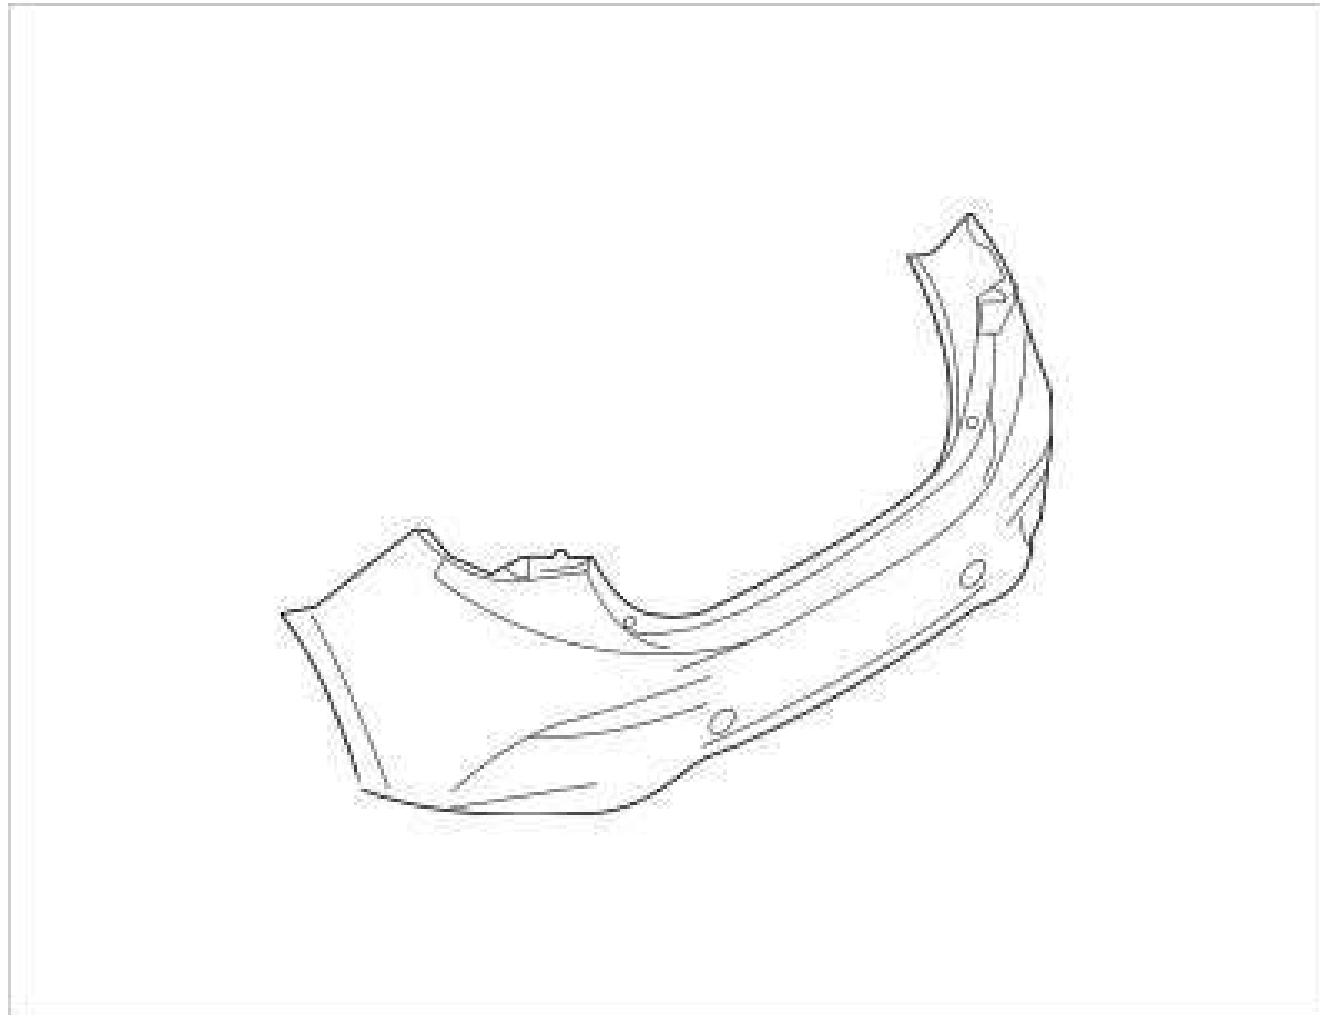

Molding - Mazda (B63B-50-7J1A)

Grille - Mazda (B63B-50-712B)

Grille Cover - Mazda (B63B-50-033A-51)

Windshield - Mazda (BACS-63-900)

Radiator - Mazda (PE20-15-200)

IMAGE IS NOT A REPRESENTATION OF THE ACTUAL PRODUCT

Bumper Cover - Mazda (BJS7-50-221A-BB)

↔ Replaces BHN1-50-221A-BB

Impact Bar - Mazda (BJS7-50-260B)

Side Retainer - Mazda (BHN1-50-2J1A)

Side Retainer - Mazda (BHN1-50-2H1A)

Tow Bracket Cover - Mazda (BHN1-50-EL1-BB)