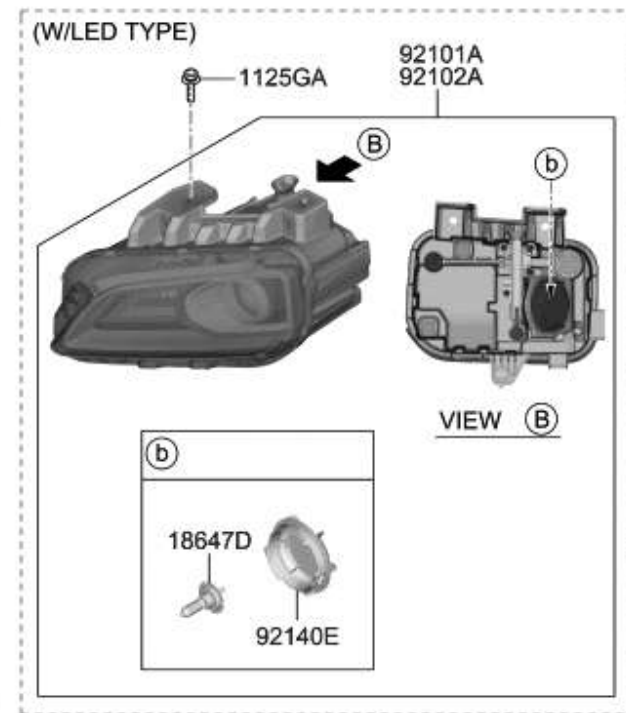

×

81188	e	86415A	d	81199
c	b	81126	a	81738A
1243FC 81180E 81180				81385B

(1600CC>DOHC-TCI/GDI)

(B TYPE)

(W/VEHICLE PACKAGE)

FX

REF.60-710

(W/REAR PARK'G ASSIST SYSTEM)

86379	1221AC	86848A	84231F

(B TYPE)

(W/VEHICLE PACKAGE)

FX.

REF.60-710

86379	1221AC	86848A	84231F

(W/REAR PARK'G ASSIST SYSTEM)