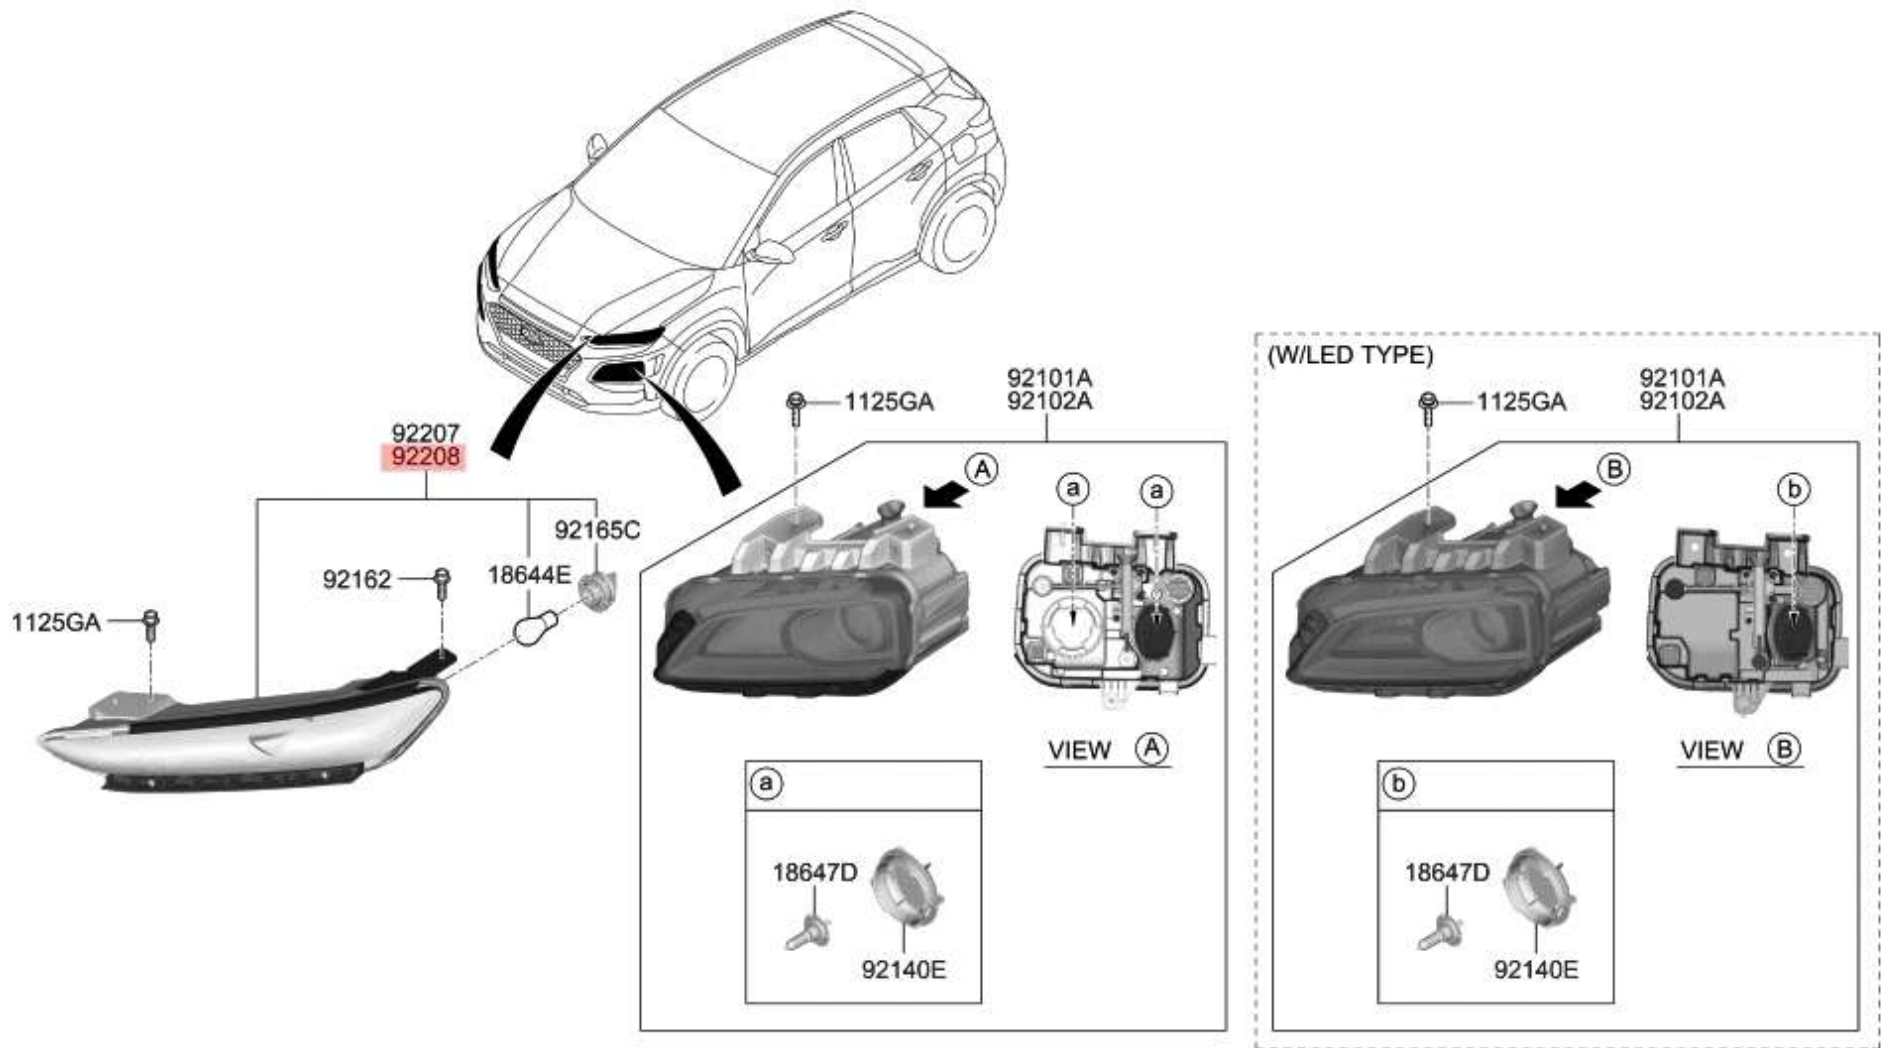

×

81188	e	86415A	d	81199
c	b	81126	a	81738A
1243FC 81180E 81180				81385B

(1600CC>DOHC-TCI/GDI)

(B TYPE)

(W/VEHICLE PACKAGE)

FX

REF.60-710

(W/REAR PARK'G ASSIST SYSTEM)

86379	1221AC	86848A	84231F

(B TYPE)

(W/VEHICLE PACKAGE)

FX.

REF.60-710

86379	1221AC	86848A	84231F

(W/REAR PARK'G ASSIST SYSTEM)