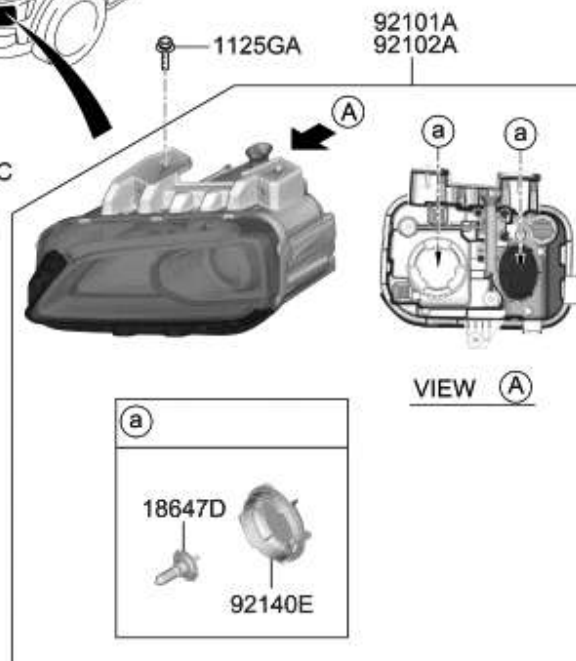

×

81188	e	86415A	d	81199
c	b	81126	a	81738A
1243FC 81180E 81180				81385B

(1600CC>DOHC-TCI/GDI)

(B TYPE)

(W/VEHICLE PACKAGE)

FX

REF.60-710

(W/REAR PARK'G ASSIST SYSTEM)

86379	1221AC	86848A	84231F

(B TYPE)

(W/VEHICLE PACKAGE)

FX.

REF.60-710

86379	1221AC	86848A	84231F

(W/REAR PARK'G ASSIST SYSTEM)