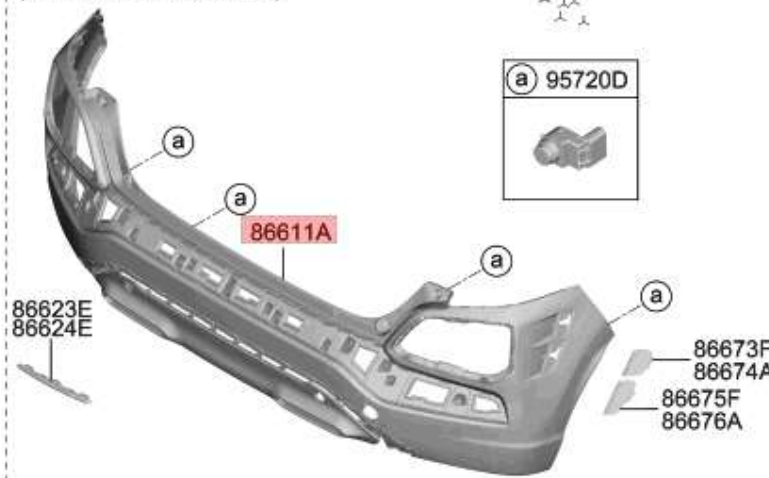

×

81188	e	86415A	d	81199
c	b	81126	a	81738A
1243FC 81180E 81180				81385B

(1600CC>DOHC-TCI/GDI)

(B TYPE)

(W/VEHICLE PACKAGE)

FX

REF.60-710

(W/REAR PARK'G ASSIST SYSTEM)

86379	1221AC	86848A	84231F

(B TYPE)

(W/VEHICLE PACKAGE)

FX.

REF.60-710

86379	1221AC	86848A	84231F

(W/REAR PARK'G ASSIST SYSTEM)