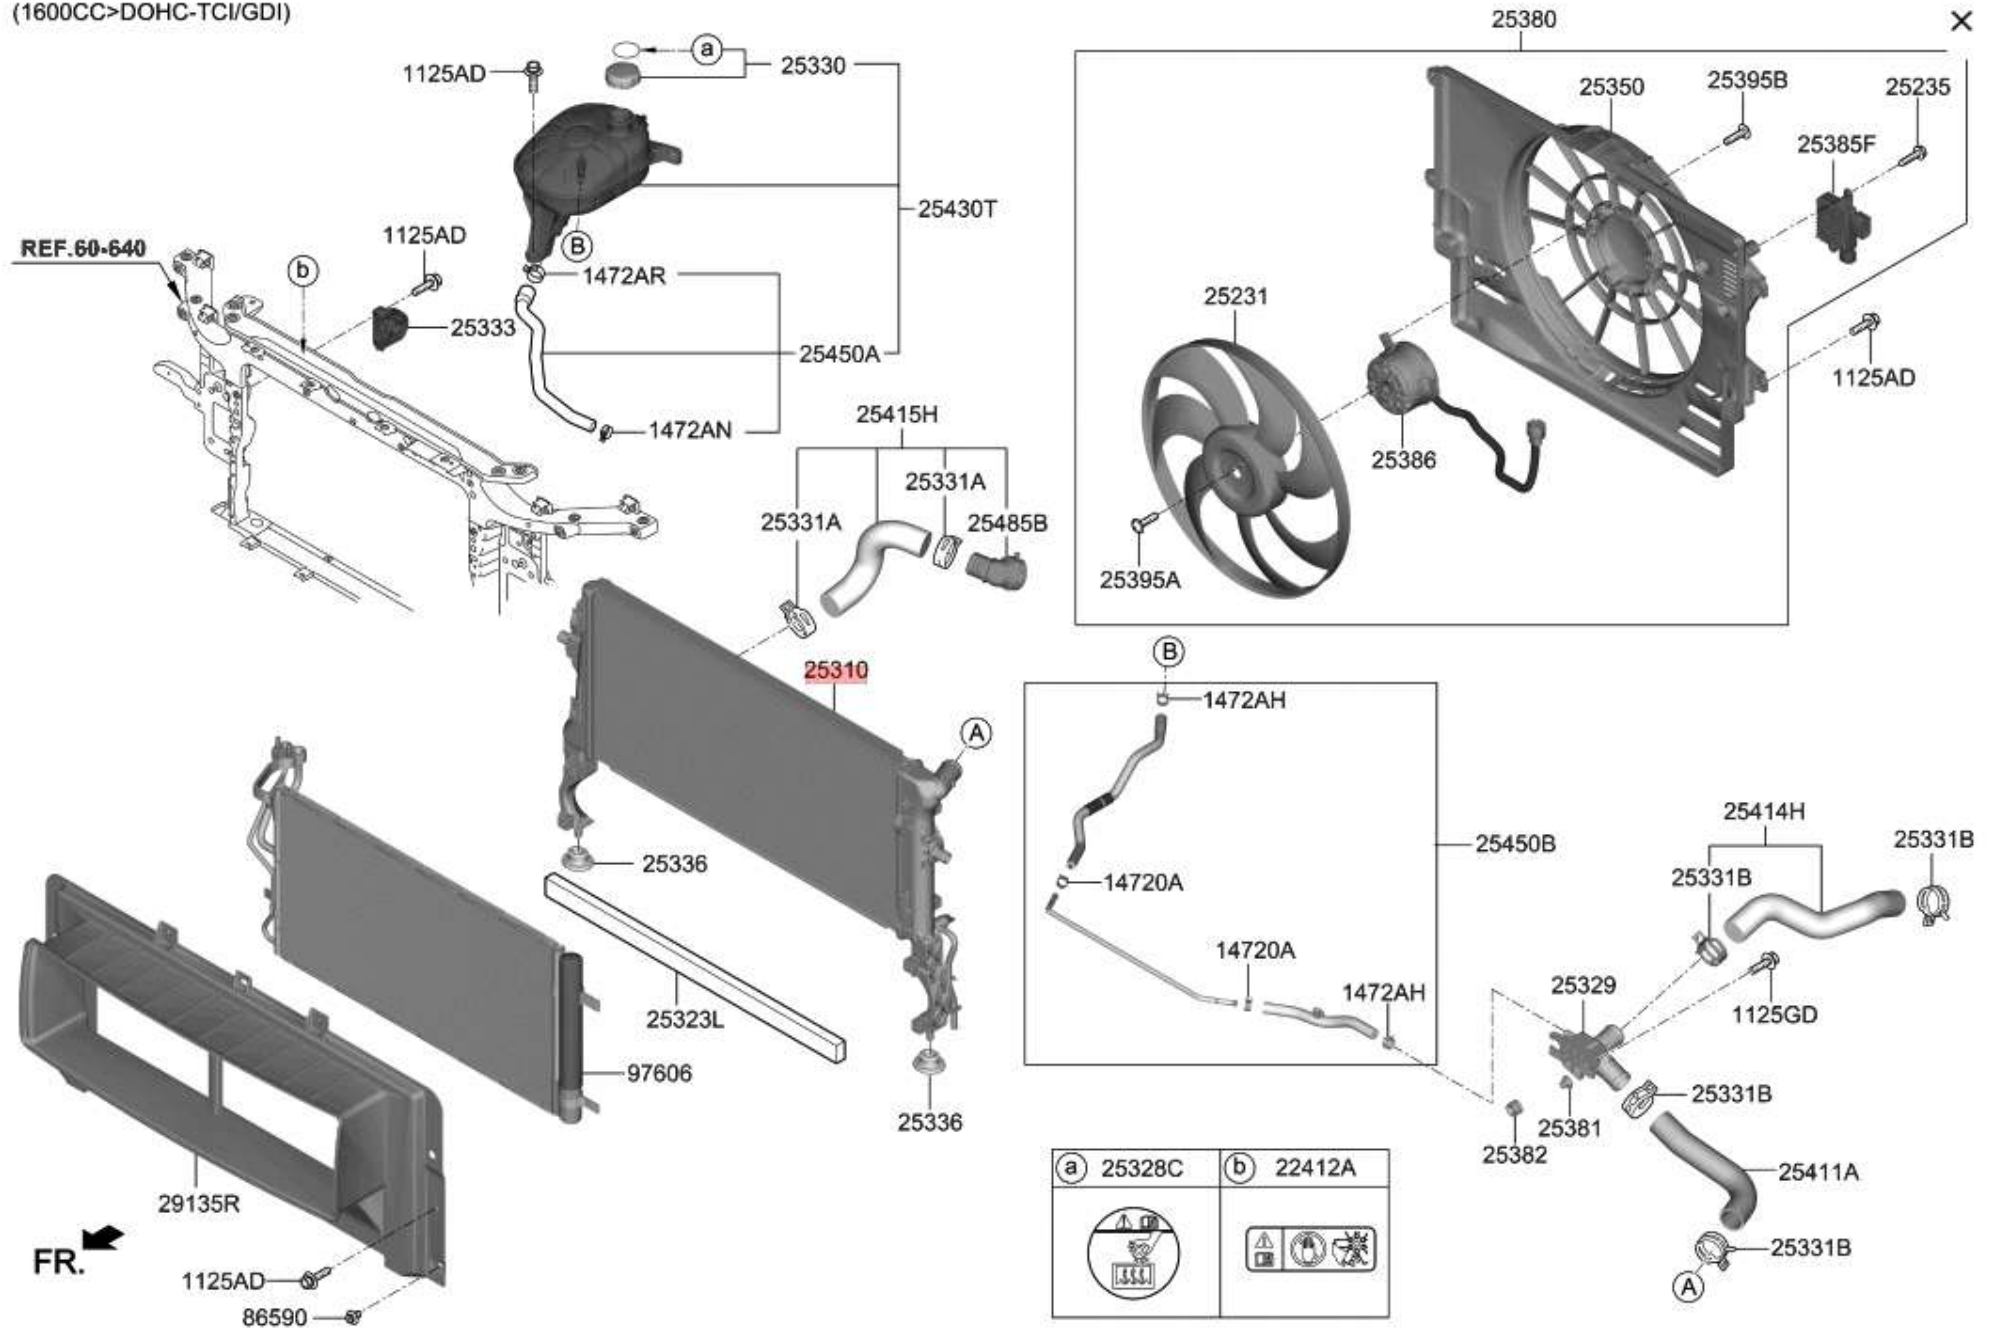

×

81188	e	86415A	d	81199
c	b	81126	a	81738A
1243FC 81180E 81180				81385B

(1600CC>DOHC-TCI/GDI)

(B TYPE)

(W/VEHICLE PACKAGE)

FX

REF.60-710

(W/REAR PARK'G ASSIST SYSTEM)

86379	1221AC	86848A	84231F

(B TYPE)

(W/VEHICLE PACKAGE)

FX.

REF.60-710

86379	1221AC	86848A	84231F

(W/REAR PARK'G ASSIST SYSTEM)