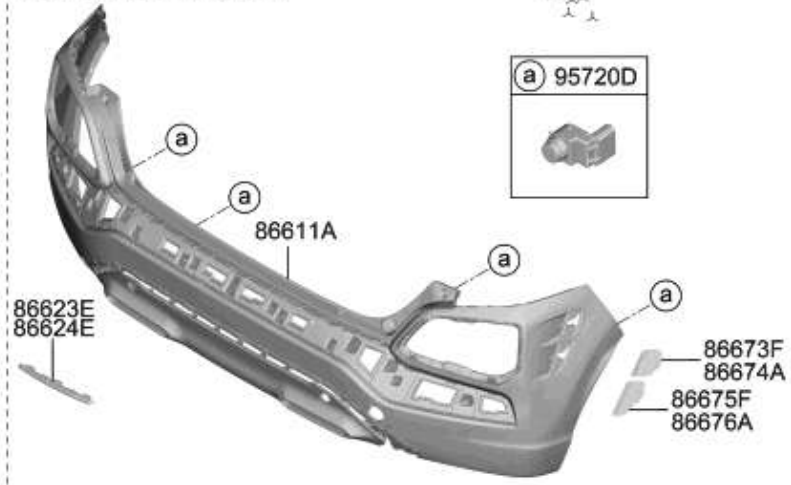

×

81188	e	86415A	d	81199
c	b	81126	a	81738A
1243FC 81180E 81180				81385B

(1600CC>DOHC-TCI/GDI)

(B TYPE)

(W/VEHICLE PACKAGE)

FX

REF.60-710

(W/REAR PARK'G ASSIST SYSTEM)

86379	1221AC	86848A	84231F

(B TYPE)

(W/VEHICLE PACKAGE)

FX.

REF.60-710

86379	1221AC	86848A	84231F

(W/REAR PARK'G ASSIST SYSTEM)