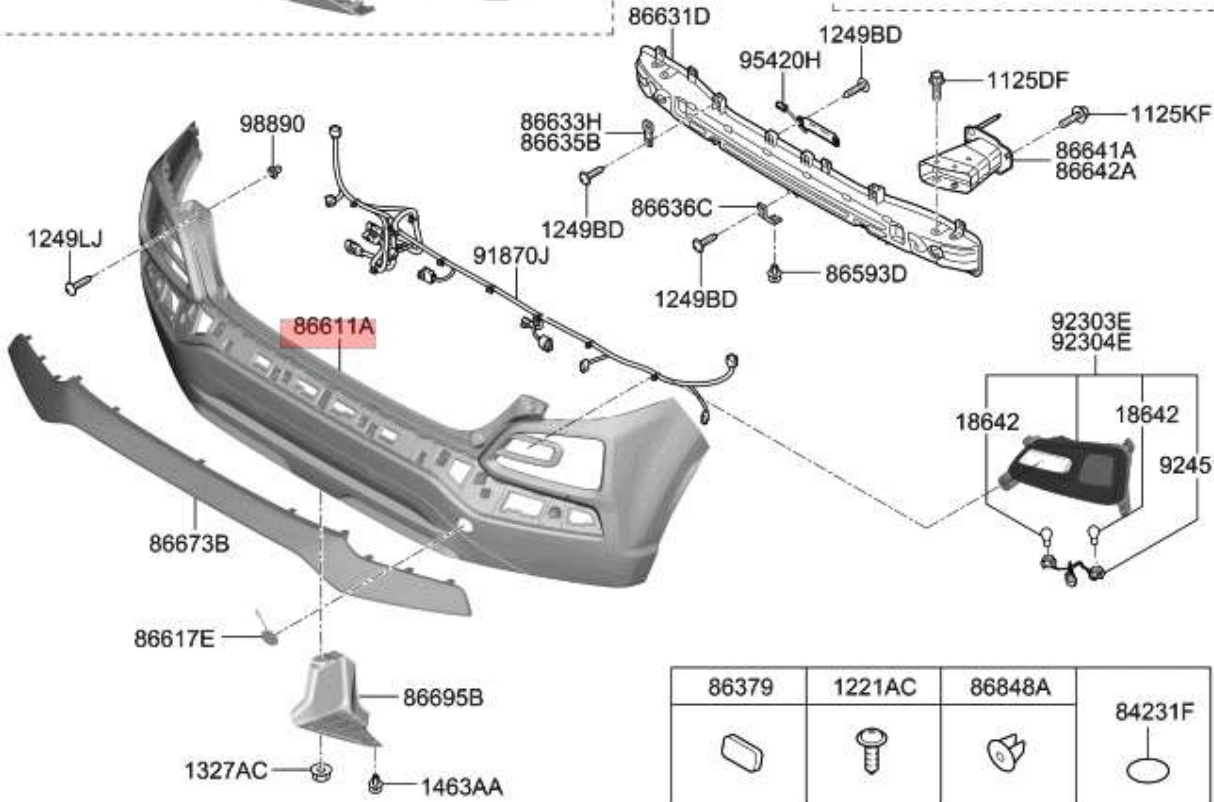

×

81188	e	86415A	d	81199
c	b	81126	a	81738A
1243FC 81180E 81180				81385B

(1600CC>DOHC-TCI/GDI)

(B TYPE)

(W/VEHICLE PACKAGE)

FX

REF.60-710

(W/REAR PARK'G ASSIST SYSTEM)

86379	1221AC	86848A	84231F

(B TYPE)

(W/VEHICLE PACKAGE)

FX.

REF.60-710

86379	1221AC	86848A	84231F

(W/REAR PARK'G ASSIST SYSTEM)