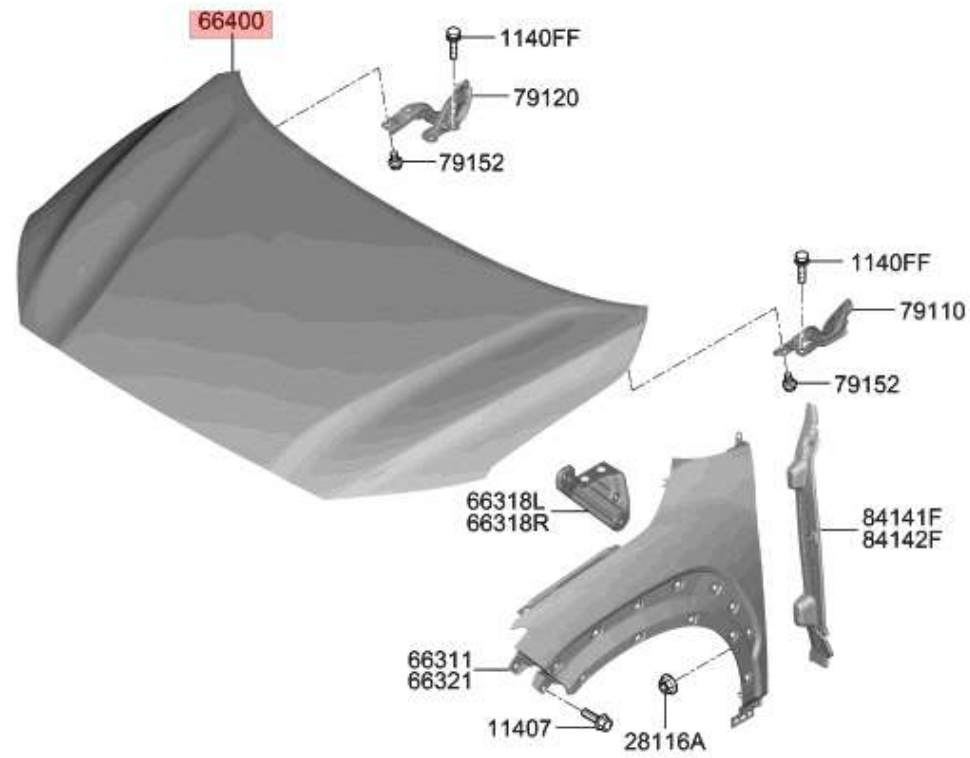

×

81188	e	86415A	d	81199
c	b	81126	a	81738A
1243FC 81180E 81180				81385B

(1600CC>DOHC-TCI/GDI)

(B TYPE)

(W/VEHICLE PACKAGE)

FX

REF.60-710

(W/REAR PARK'G ASSIST SYSTEM)

86379	1221AC	86848A	84231F

(B TYPE)

(W/VEHICLE PACKAGE)

FX.

REF.60-710

86379	1221AC	86848A	84231F

(W/REAR PARK'G ASSIST SYSTEM)