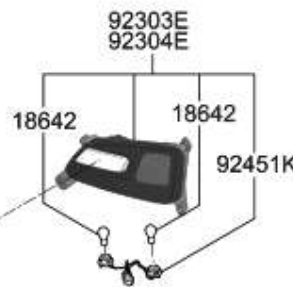

×

81188	e	86415A	d	81199
c	b	81126	a	81738A
1243FC 81180E 81180				81385B

(1600CC>DOHC-TCI/GDI)

(B TYPE)

(W/VEHICLE PACKAGE)

FX

REF.60-710

(W/REAR PARK'G ASSIST SYSTEM)

86379	1221AC	86848A	84231F

(B TYPE)

(W/VEHICLE PACKAGE)

FX.

REF.60-710

86379	1221AC	86848A	84231F

(W/REAR PARK'G ASSIST SYSTEM)