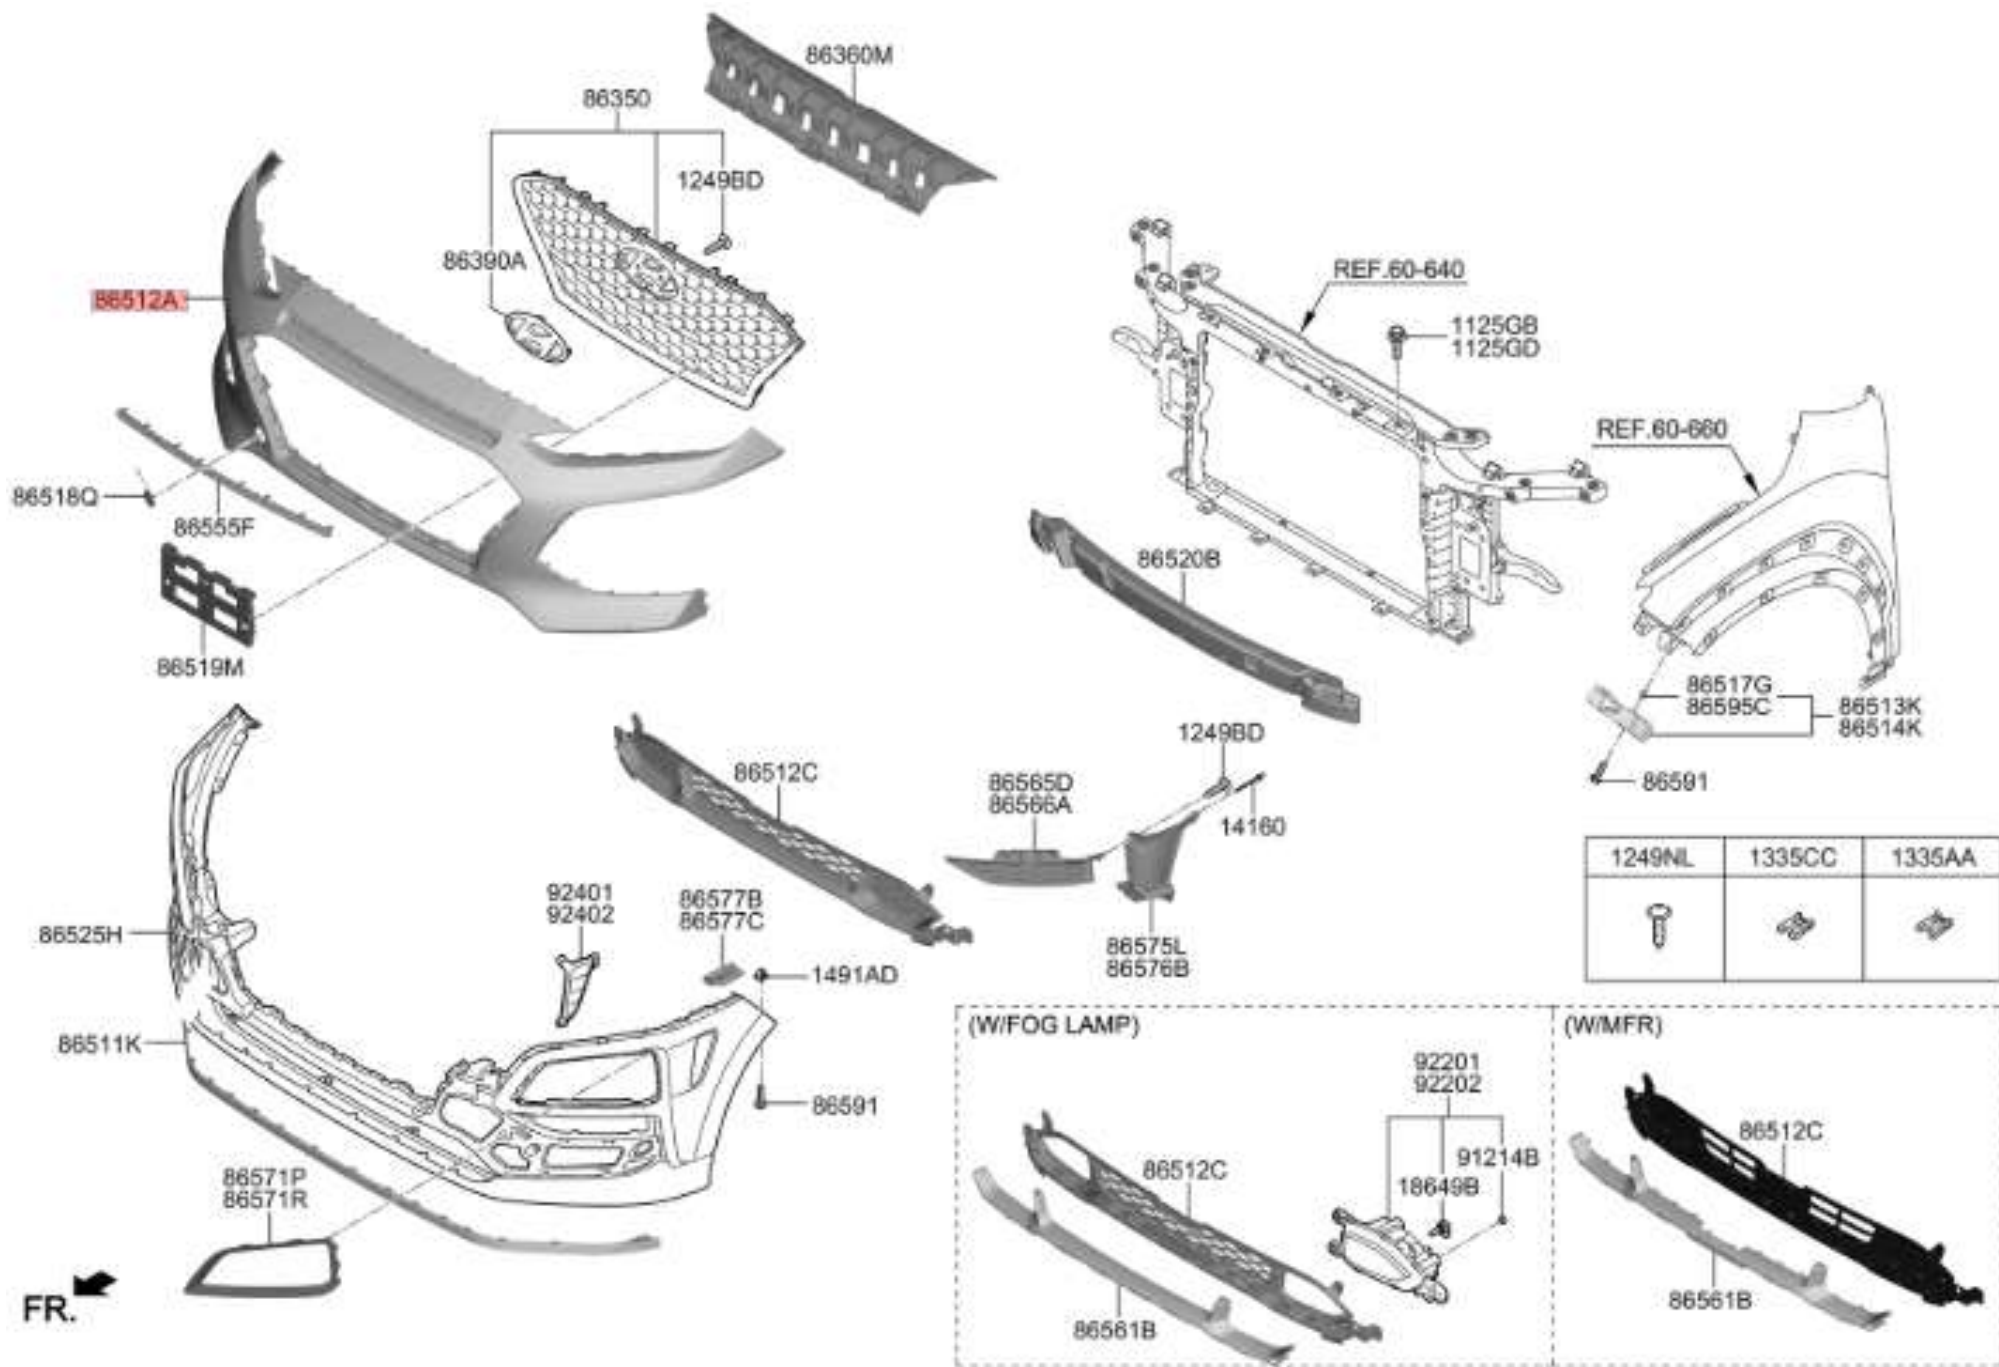

×

81188	e	86415A	d	81199
c	b	81126	a	81738A
1243FC 81180E 81180				81385B

(1600CC>DOHC-TCI/GDI)

(B TYPE)

(W/VEHICLE PACKAGE)

FX

REF.60-710

(W/REAR PARK'G ASSIST SYSTEM)

86379	1221AC	86848A	84231F

(B TYPE)

(W/VEHICLE PACKAGE)

FX.

REF.60-710

86379	1221AC	86848A	84231F

(W/REAR PARK'G ASSIST SYSTEM)