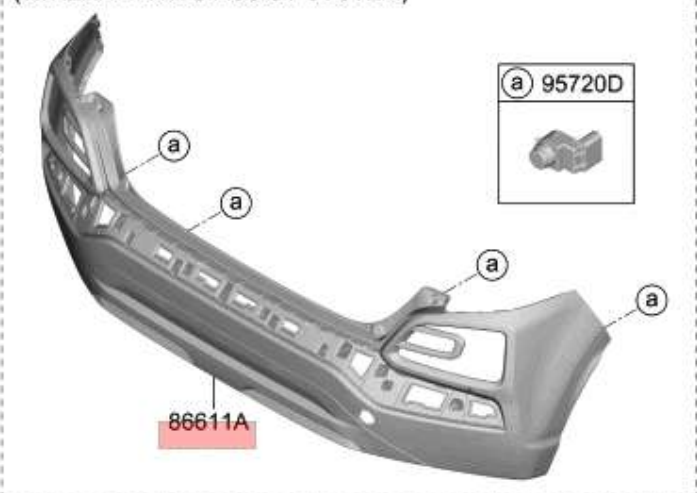

×

81188	e	86415A	d	81199
c	b	81126	a	81738A
1243FC 81180E 81180				81385B

(1600CC>DOHC-TCI/GDI)

(B TYPE)

(W/VEHICLE PACKAGE)

FX

REF.60-710

(W/REAR PARK'G ASSIST SYSTEM)