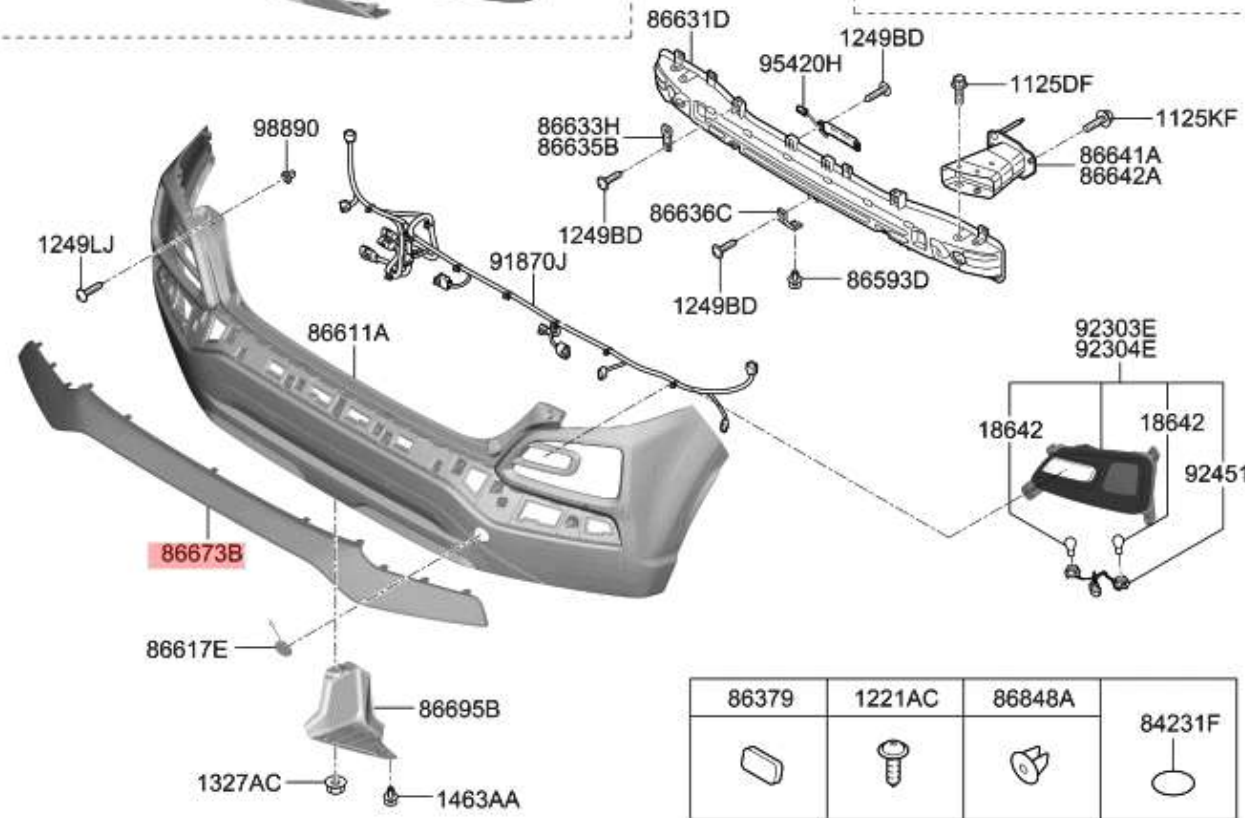

×

81188	e	86415A	d	81199
c	b	81126	a	81738A
1243FC 81180E 81180				81385B

(1600CC>DOHC-TCI/GDI)

(B TYPE)

(W/VEHICLE PACKAGE)

FX

REF.60-710

(W/REAR PARK'G ASSIST SYSTEM)

86379	1221AC	86848A	84231F

(B TYPE)

(W/VEHICLE PACKAGE)

FX.

REF.60-710

86379	1221AC	86848A	84231F

(W/REAR PARK'G ASSIST SYSTEM)