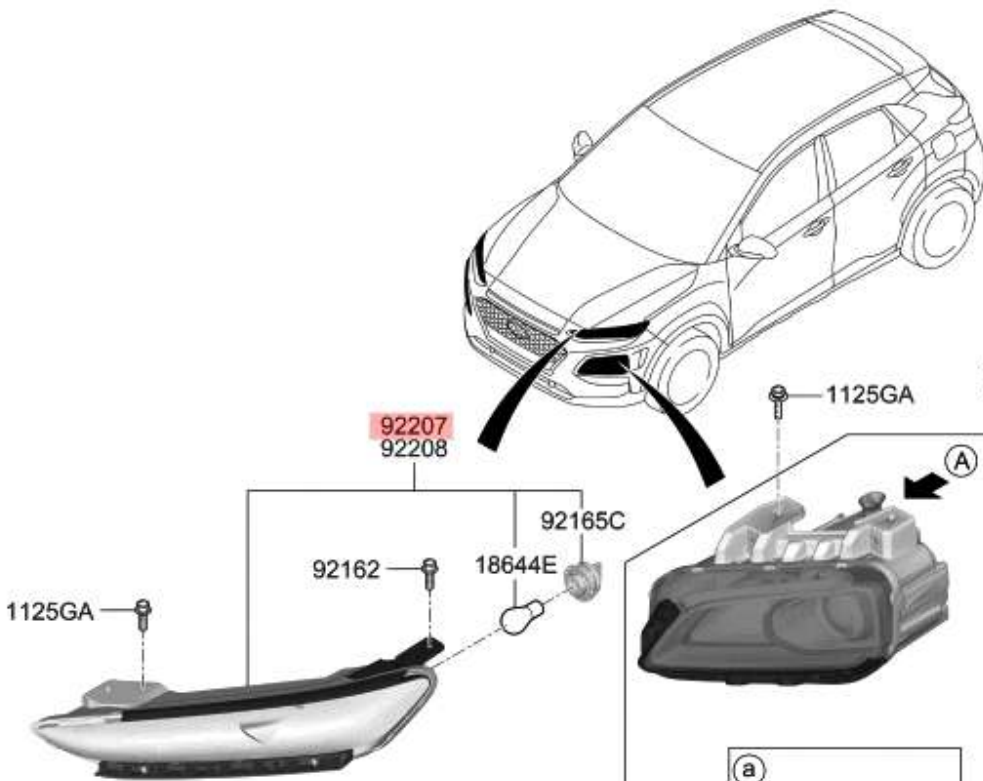

×

81188	e	86415A	d	81199
c	b	81126	a	81738A
1243FC 81180E 81180				81385B

(1600CC>DOHC-TCI/GDI)

(B TYPE)

(W/VEHICLE PACKAGE)

FX

REF.60-710

(W/REAR PARK'G ASSIST SYSTEM)