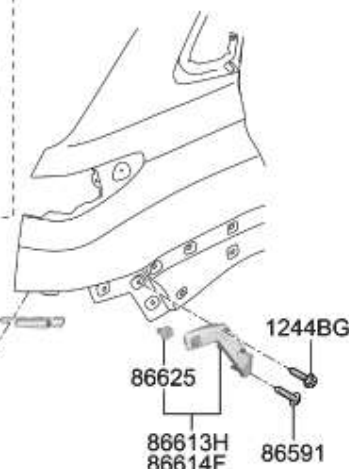

×

81188	e	86415A	d	81199
c	b	81126	a	81738A
1243FC 81180E 81180				81385B

(1600CC>DOHC-TCI/GDI)

(B TYPE)

(W/VEHICLE PACKAGE)

FX

REF.60-710

(W/REAR PARK'G ASSIST SYSTEM)

86379	1221AC	86848A	84231F

(B TYPE)

(W/VEHICLE PACKAGE)

FX.

REF.60-710

86379	1221AC	86848A	84231F

(W/REAR PARK'G ASSIST SYSTEM)