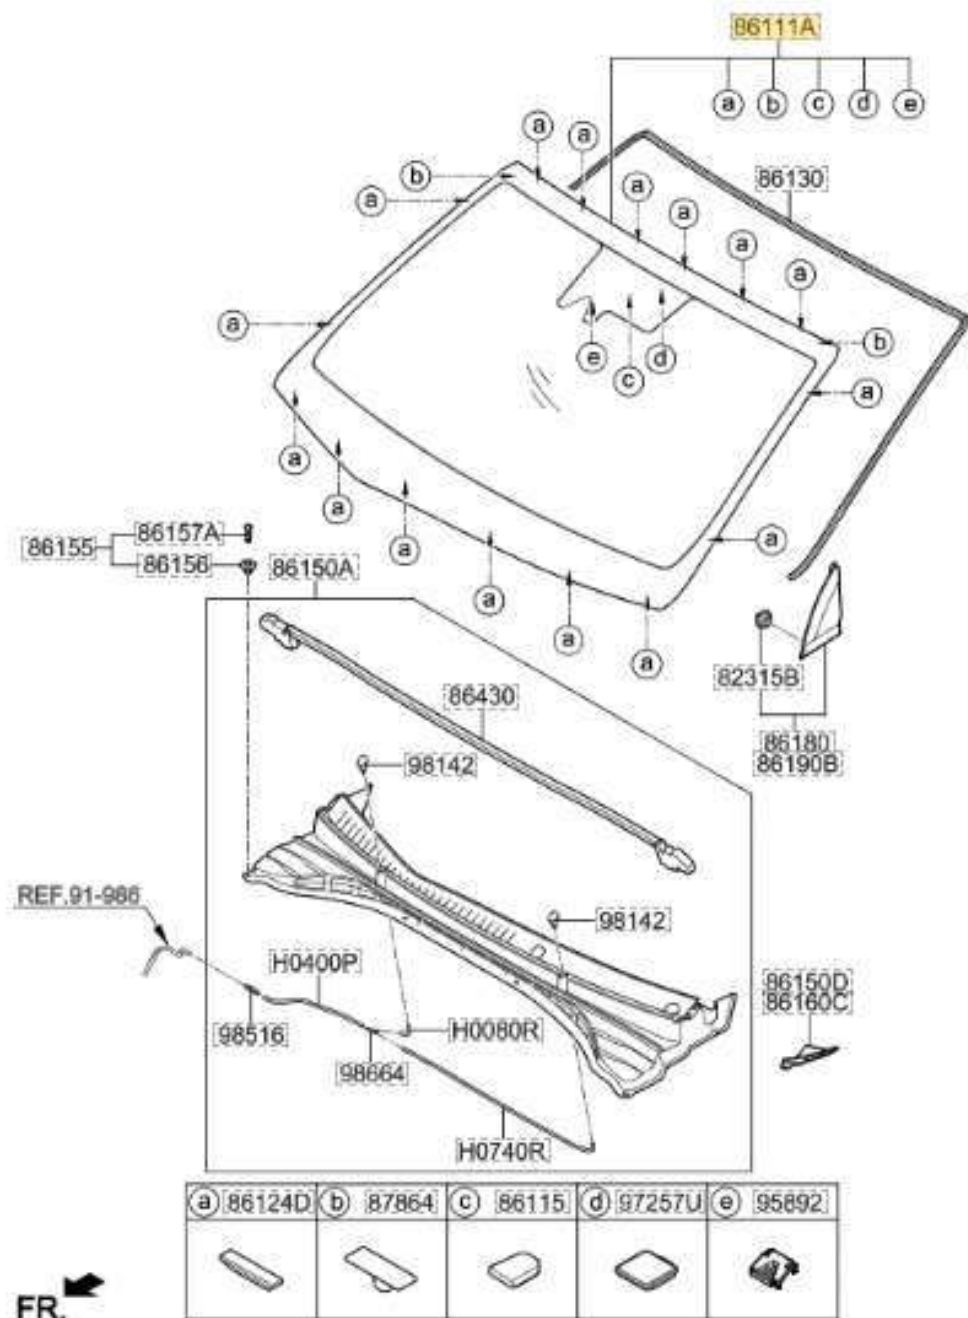

Hyundai Part No.: 86511-G2000

COVER-FRONT BUMPER

Part Description

Cover-Front Bumper

Manufacturer

Hyundai. This genuine Hyundai part is guaranteed by Hyundai's factory warranty.

(a)	86124D	(b)	87864	(c)	86115	(d)	97257U	(e)	95892

LAMP A SSEMBLY-REAR COMBINATION INSIDE,LH

Part Description

Lamp Assembly-Rear Combination Inside,LH

Manufacturer

Hyundai. This genuine Hyundai part is guaranteed by Hyundai's factory warranty.

Hyundai Part No.: 92404-G2000