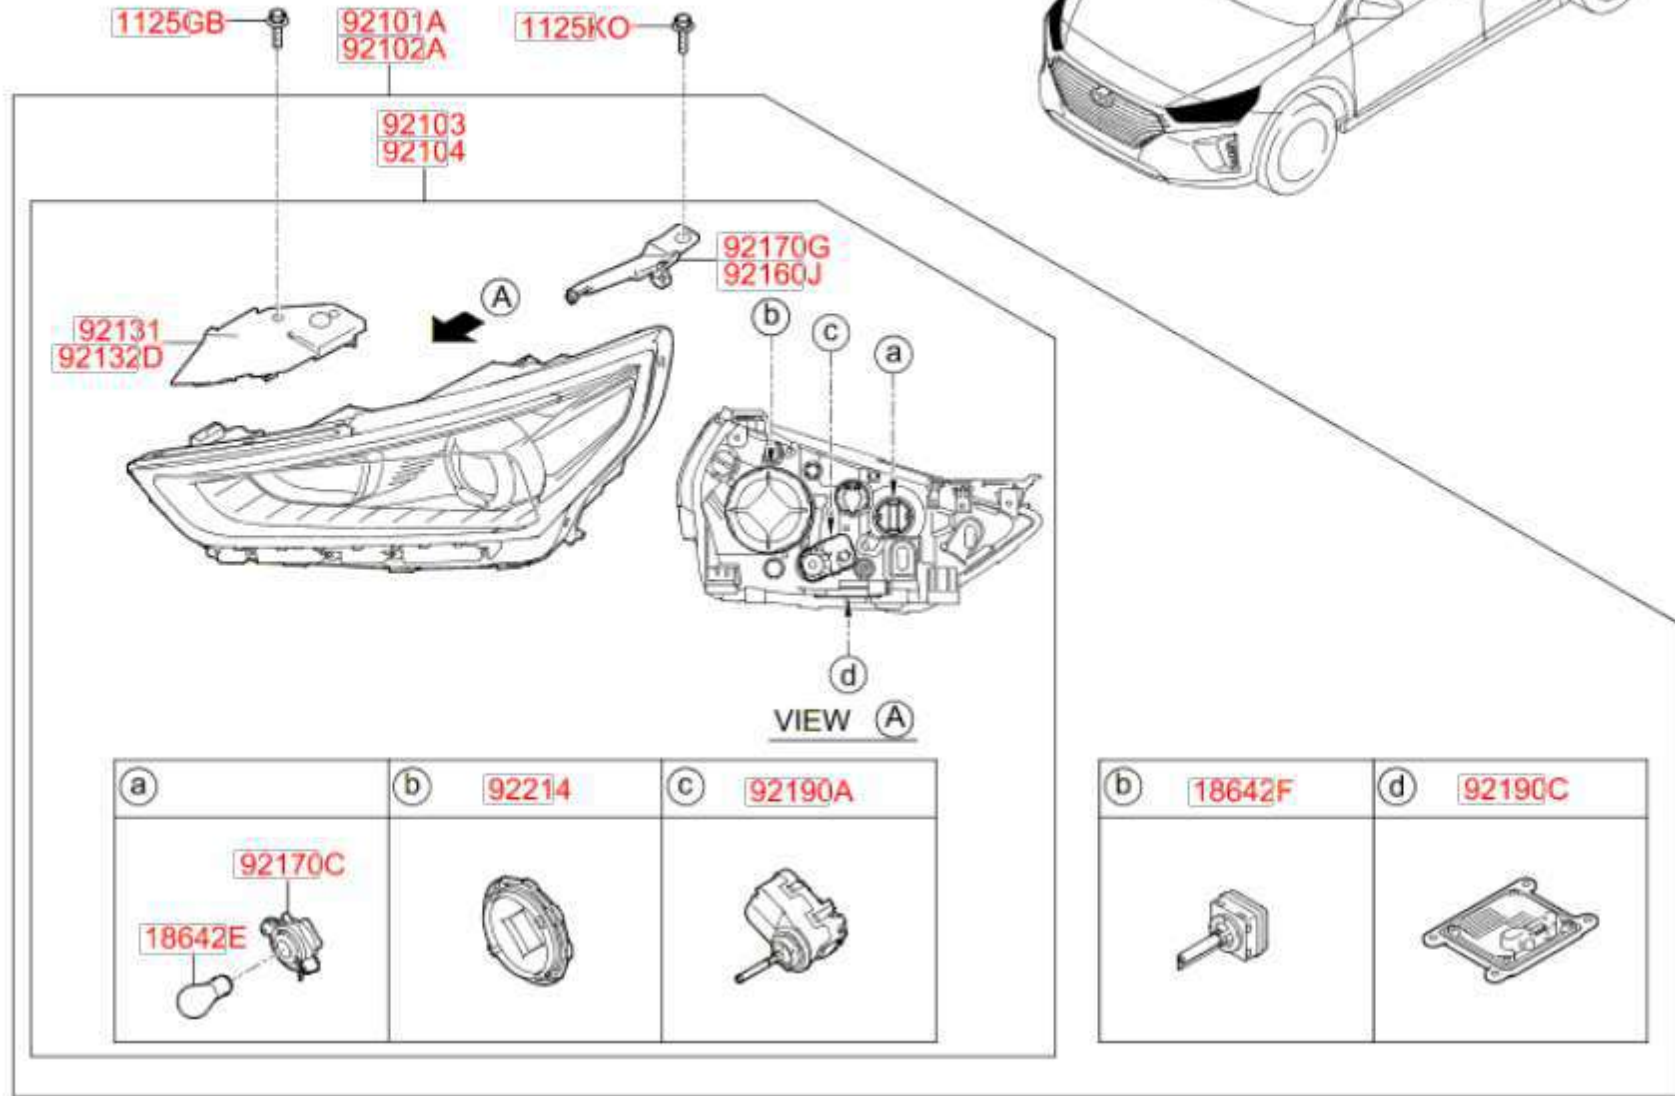

Hyundai Part No.: 86511-G2000

COVER-FRONT BUMPER

Part Description

Cover-Front Bumper

Manufacturer

Hyundai. This genuine Hyundai part is guaranteed by Hyundai's factory warranty.

(a)	86124D	(b)	87864	(c)	86115	(d)	97257U	(e)	95892

LAMP A SSEMBLY-REAR COMBINATION INSIDE,LH

Part Description

Lamp Assembly-Rear Combination Inside,LH

Manufacturer

Hyundai. This genuine Hyundai part is guaranteed by Hyundai's factory warranty.

Hyundai Part No.: 92404-G2000