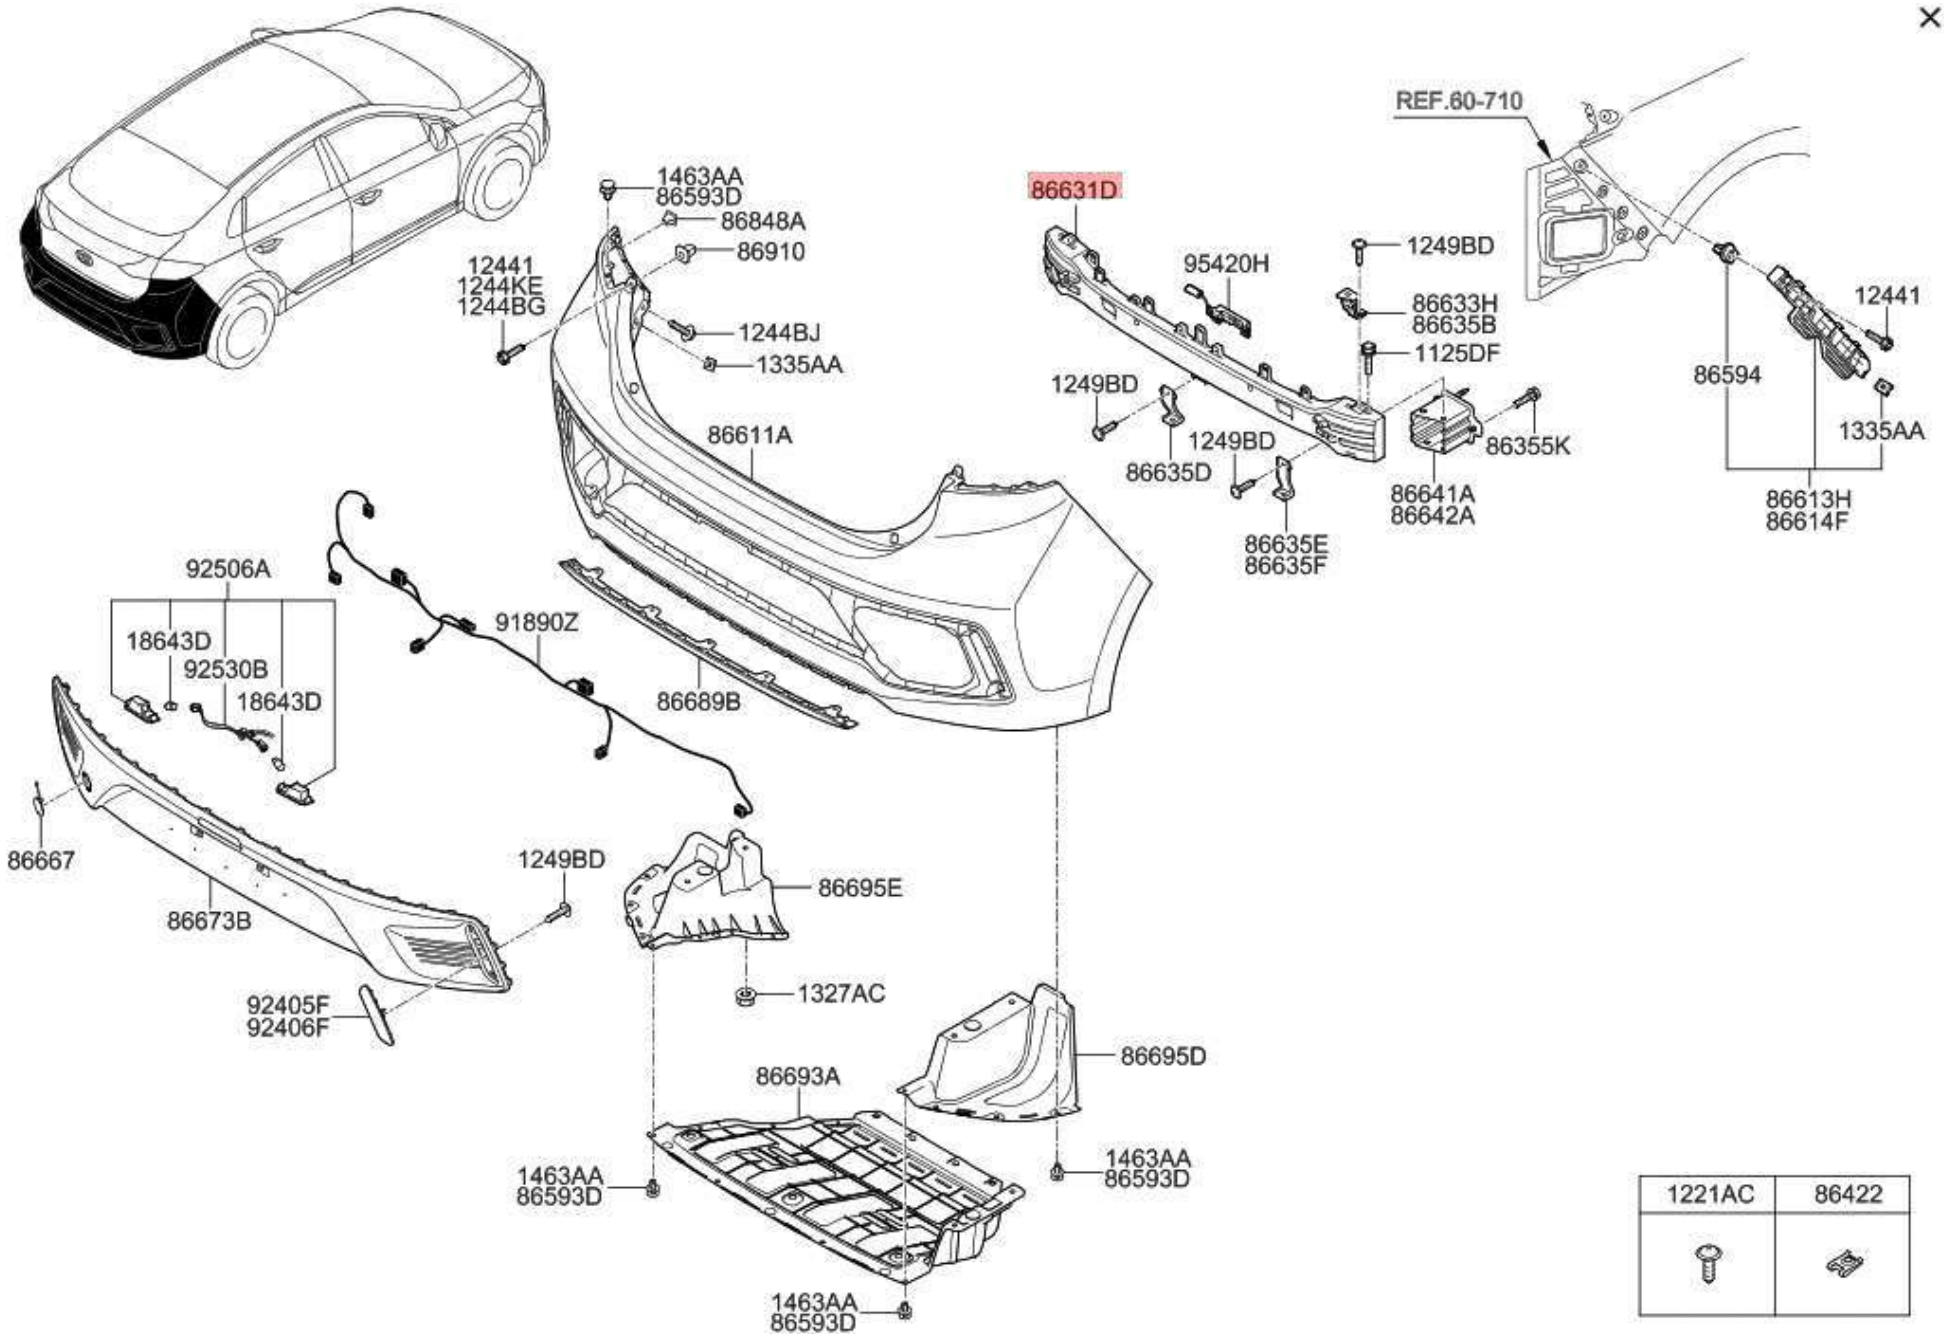

1221AC	86422