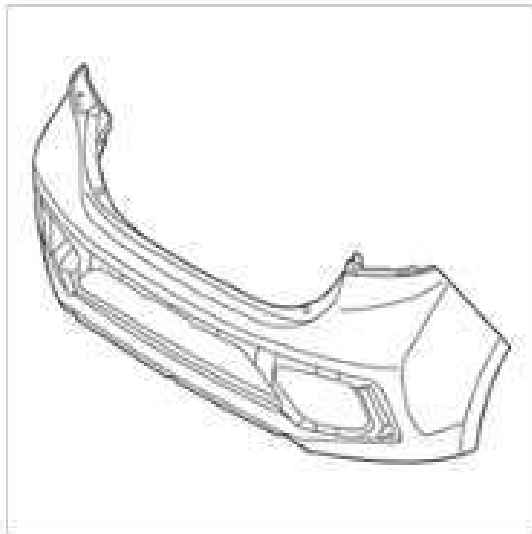

Hyundai Part No.: 86511-G2000

COVER-FRONT BUMPER

Part Description

Cover-Front Bumper

Manufacturer

Hyundai. This genuine Hyundai part is guaranteed by Hyundai's factory warranty.

(a)	86124D	(b)	87864	(c)	86115	(d)	97257U	(e)	95892

FR.

Hyundai Part No.: 86130-G2000

MOULDING-WINDSHIELD GLASS

Part Description

Moulding-Windshield Glass

Manufacturer

Hyundai. This genuine Hyundai part is guaranteed by Hyundai's factory warranty.

x

1221AC	86422
	

Hyundai Part No.: 86611-G2000

COVER-REAR BUMPER

Part Description

Cover-Rear Bumper

Manufacturer

Hyundai. This genuine Hyundai part is guaranteed by Hyundai's factory warranty.

Hyundai Part No.: 92403-G2000

LAMP A SSEMBLY-REAR COMBINATION INSIDE,LH

Part Description

Lamp Assembly-Rear Combination Inside,LH

Manufacturer

Hyundai. This genuine Hyundai part is guaranteed by Hyundai's factory warranty.

Hyundai Part No.: 92404-G2000